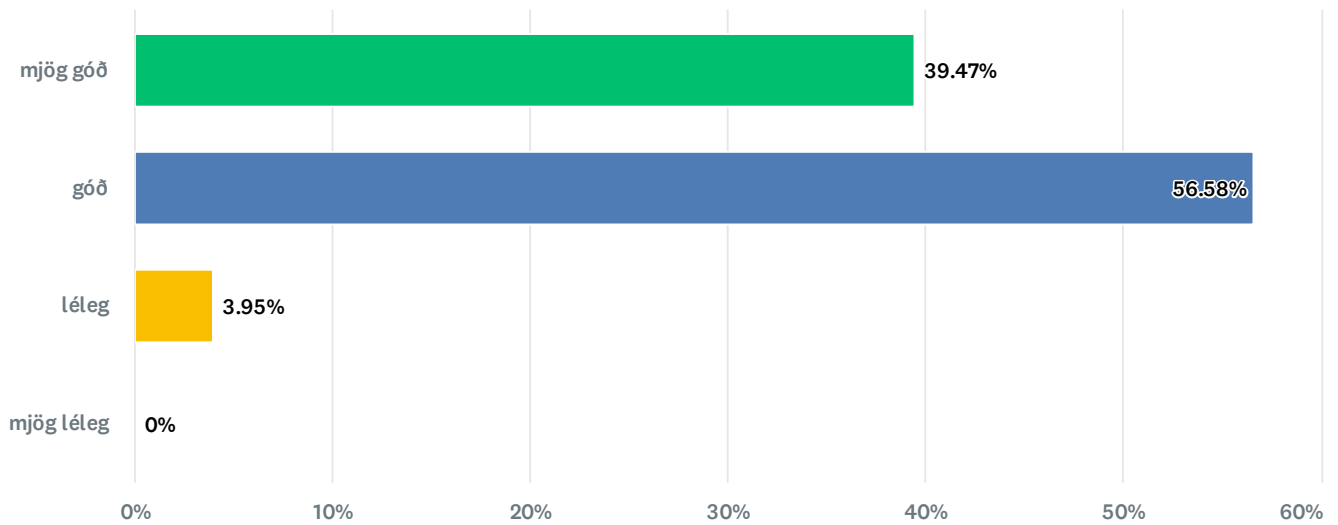

Q12 76 responses

Mér finnst gögn sem eru á námsvefnum Canvas

Answer Choices	Percentage	Responses
● mjög góð	39.47%	30
● góð	56.58%	43
● léleg	3.95%	3
● mjög léleg	0%	0
Total		76