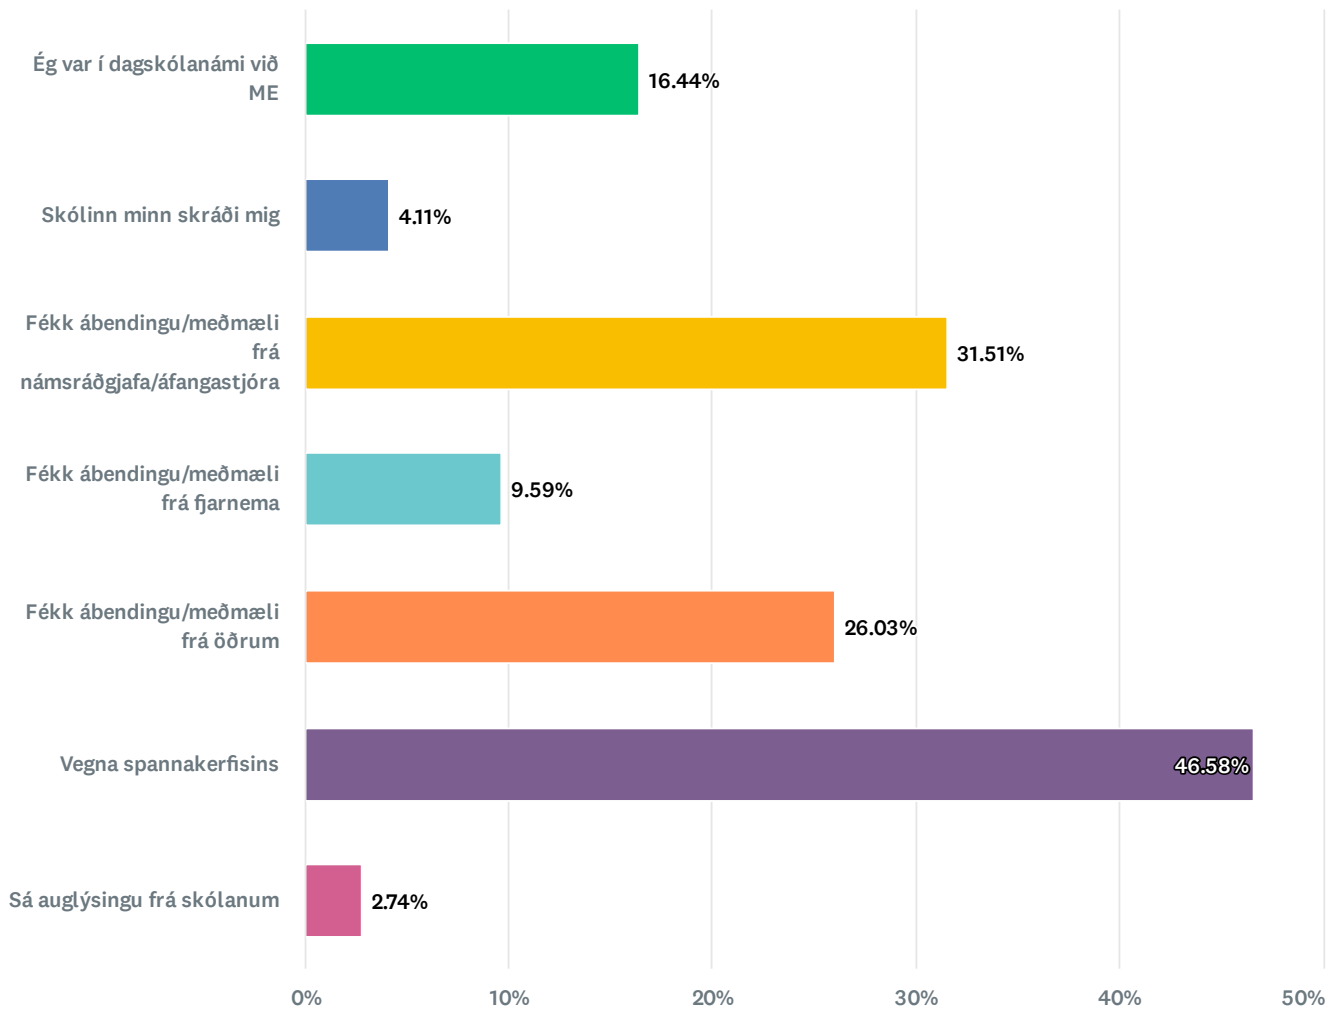

Q20 73 responses

Hvers vegna valdir þú ME? (hægt er að velja fleiri en einn möguleika)

Answer Choices	Percentage	Responses
● Ég var í dagskólanámi við ME	16.44%	12
● Skólinn minn skráði mig	4.11%	3
● Fékk ábendingu/meðmæli frá námsráðgjafa/áfangastjóra	31.51%	23
● Fékk ábendingu/meðmæli frá fjarnema	9.59%	7
● Fékk ábendingu/meðmæli frá öðrum	26.03%	19
● Vegna spennakerfisins	46.58%	34
● Sá auglýsingu frá skólanum	2.74%	2
Total		100