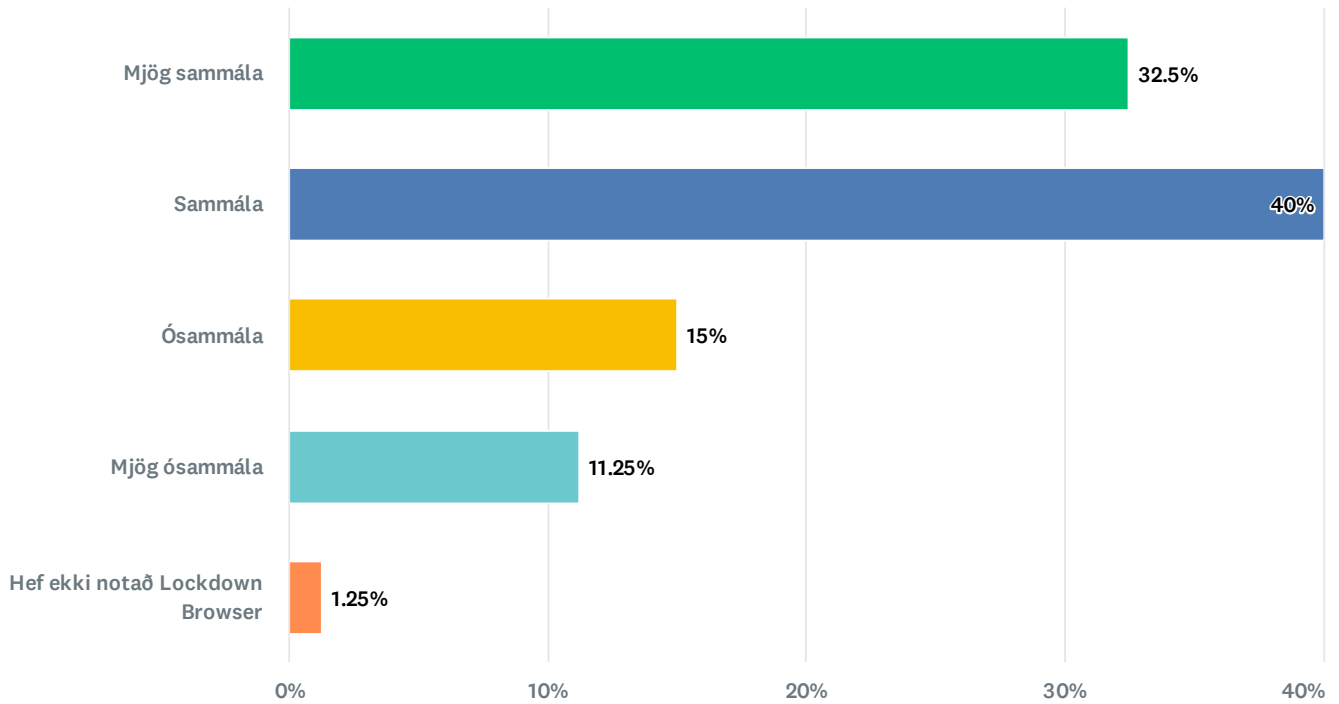

Q8 80 responses

Mér hefur gengið vel að nota Lockdown Browser

Answer Choices	Percentage	Responses
● Mjög sammála	32.50%	26
● Sammála	40.00%	32
● Ósammála	15.00%	12
● Mjög ósammála	11.25%	9
● Hef ekki notað Lockdown Browser	1.25%	1
Total		80