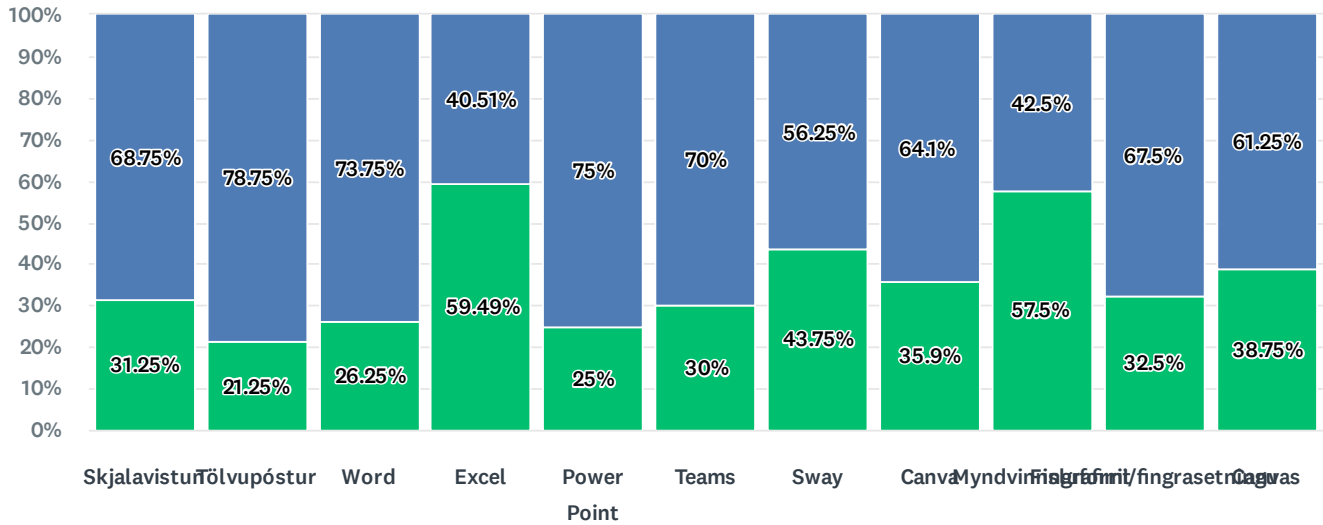

Q7 80 responses

Telur þú þörf á einhverskonar kennslu/námskeiðum í eftirfarandi?

☒ já
☐ nei

	☒ já	☐ nei	Total
Skjalavistun	31.25% 25	68.75% 55	80
Tölvupóstur	21.25% 17	78.75% 63	80
Word	26.25% 21	73.75% 59	80
Excel	59.49% 47	40.51% 32	79
Power Point	25.00% 20	75.00% 60	80
Teams	30.00% 24	70.00% 56	80
Sway	43.75% 35	56.25% 45	80
Canva	35.90% 28	64.10% 50	78